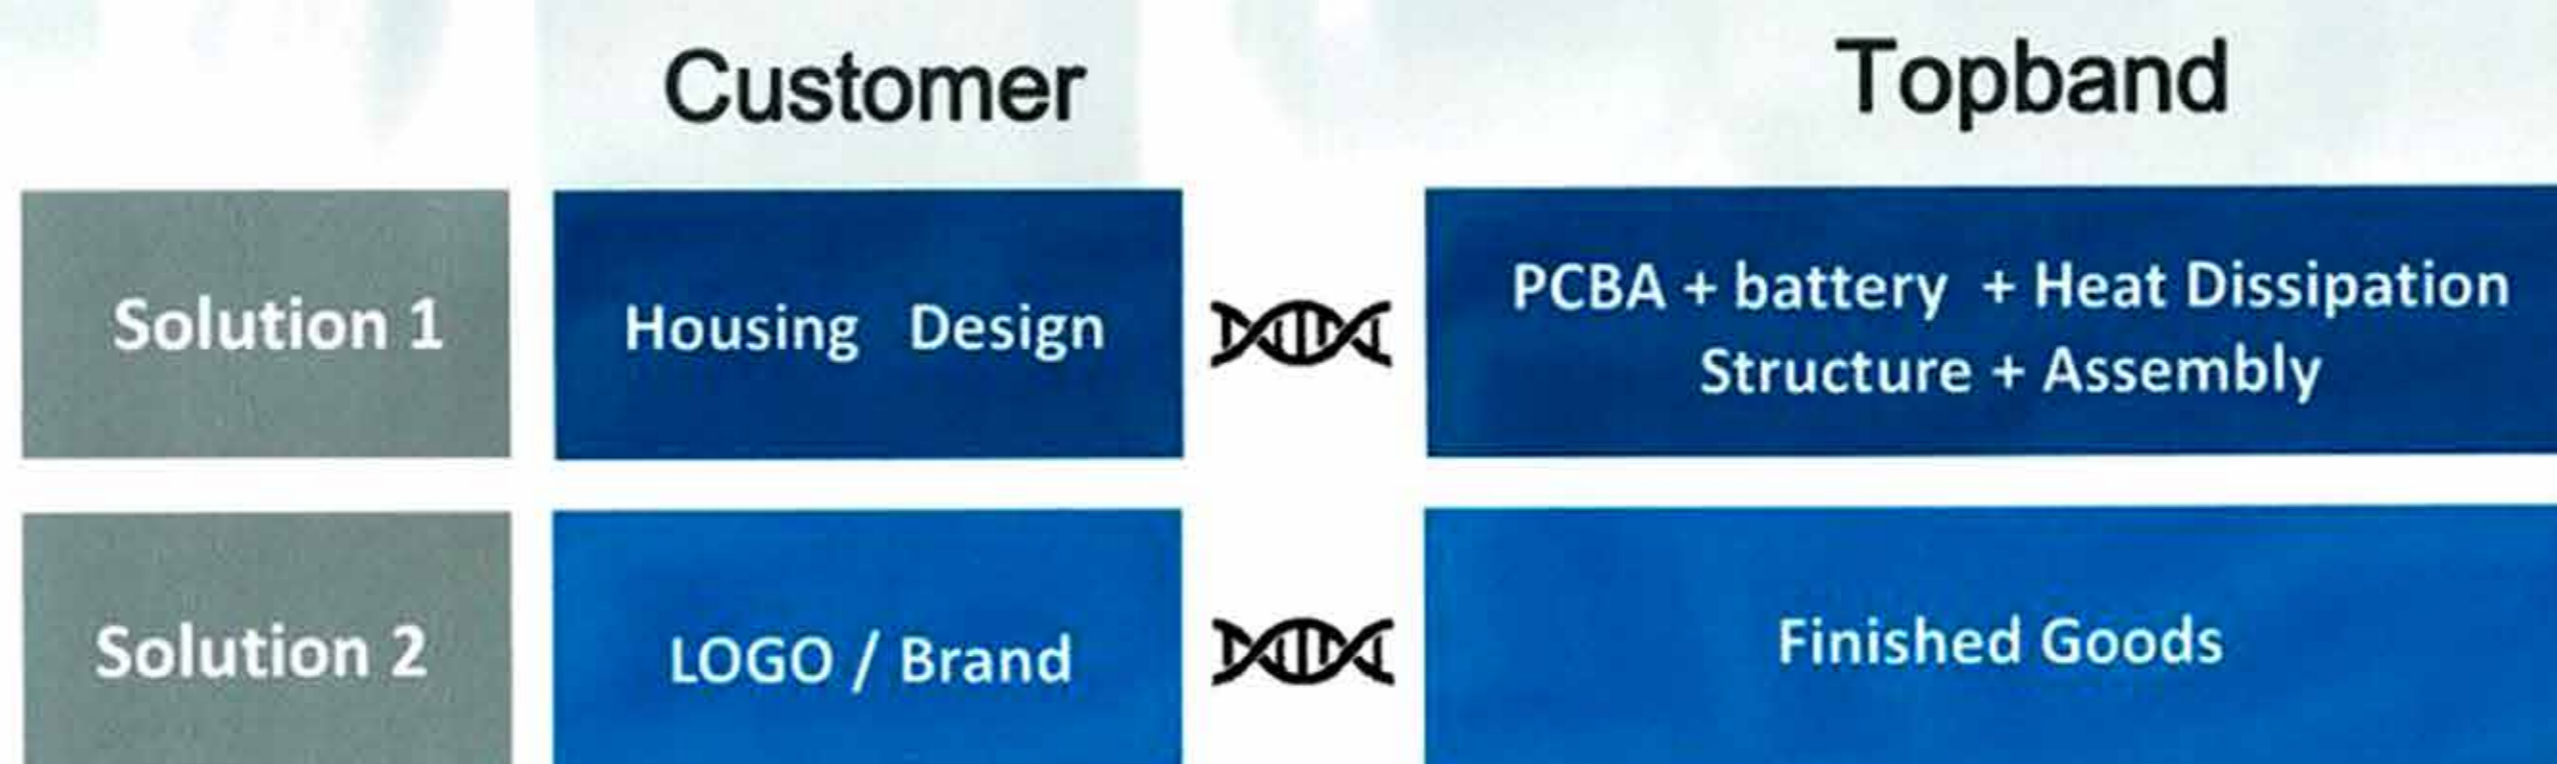

お客様のご要望に合わせて柔軟な製品供給体制を提供します

OEM+ODM+完成品

Flexible Solution (OEM+ ODM+FG)

TOPBAND 拓邦

TOPBAND ポータブル電源ラインナップ
T500

T500 Specifications

TOPBAND 拓邦

- Capacity: 505Wh
- Rated Power: 660W
- Surge Power: 1200W

- Support USB-C, 7909 port charging at the same time
- 5.1KG, Easy to carry, Dust-proof IP21
- Charging time as fast as 2.5 hours
- Support mains electricity (7909, TYPE-C), car, solar power
- Eco Mode (AC shuts down automatically when idle)
- LED Light (with SOS mode, 3W)
- 1 extra battery (1kWh x 1) via cable connection
- EPS Mode (30ms)
- APP Port (app control available)
- LiFePO4 32700 Battery, 1500 cycle life and safer

Input/Output Ports

AC Output Port (2 ports)	660W Max
USB-C (1 ports)	5V/9V/12V/15V/20v, SA
USB-A QC (2 ports)	5V/9V/12V, 2A, 24W
USB-A (2 ports)	5V/2.4A 12W
Cigarette Lighter (1 ports)	13.6V 10A
DC 5521 Port (2 ports)	13.6V 3A
AC Input Port (by AC adapter)	12...28V
Car Input Port	12...28V
Solar Input Port	10...25V